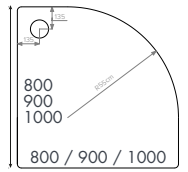

## Quadrant Shower Trays

Quad on legs

from  
**£280**

Anti Slip  
Option