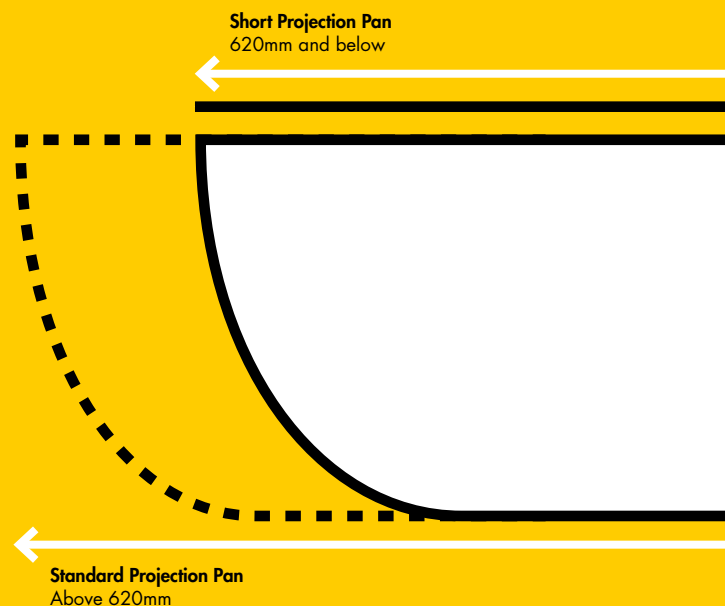

Short Projection Pans

A short projection pan means that it has a shorter depth than standard, and therefore does not protrude as far, taking up less floor space. Typical short projection pans are 620mm* and below (standard projection pans are typically above 620mm). A short projection pan is ideal for a small bathroom or cloakroom suite.

*620mm is relevant to Close Coupled suites. Below 500mm is considered short projection for Back to Wall and Wall Hung Pans.