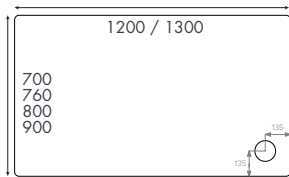

Standard + Anti Slip Trays

Finish – White

Material – 45mm acrylic capped stone resin shower tray

Waste – 90mm fast flow waste also available

Compatibility – Fully compatible with the Instinct shower enclosure ranges

Components – Available with leg and panel set to raise off the floor

Safety – Anti slip rated to Class C standard

from
£280

Anti Slip Option

Low Profile Standard Trays		
H970100	900 x 700mm	£280.00
H976100	900 x 760mm	£351.00
H980100	900 x 800mm	£303.00
H1070100	1000 x 700mm	£312.00
H1076100	1000 x 760mm	£312.00
H1080100	1000 x 800mm	£312.00
H1090100	1000 x 900mm	£312.00
H1176100	1100 x 760mm	£329.00
H1180100	1100 x 800mm	£329.00
H1190100	1100 x 900mm	£329.00
H1270100	1200 x 700mm	£312.00
H1276100	1200 x 760mm	£312.00
H1280100	1200 x 800mm	£323.00
H1290100	1200 x 900mm	£375.00
H1380100	1300 x 800mm	£497.00
H1470100	1400 x 700mm	£511.00
H1480100	1400 x 800mm	£514.00
H1490100	1400 x 900mm	£514.00
H1570100	1500 x 700mm	£511.00
H1576100	1500 x 760mm	£511.00
H1580100	1500 x 800mm	£514.00
H1590100	1500 x 900mm	£524.00
H1670100	1600 x 700mm	£652.00
H1676100	1600 x 760mm	£669.00
H1680100	1600 x 800mm	£677.00
H1690100	1600 x 900mm	£677.00
H1770100	1700 x 700mm	£677.00
H1776100	1700 x 760mm	£677.00
H1780100	1700 x 800mm	£677.00
H1790100	1700 x 900mm	£704.00
H1880100	1800 x 800mm	£831.00

Low Profile Anti Slip Trays		
ASH970100	900 x 700mm	£309.00
ASH976100	900 x 760mm	£386.00
ASH980100	900 x 800mm	£333.00
ASH1070100	1000 x 700mm	£344.00
ASH1076100	1000 x 760mm	£344.00
ASH1080100	1000 x 800mm	£344.00
ASH1090100	1000 x 900mm	£344.00
ASH1176100	1100 x 760mm	£361.00
ASH1180100	1100 x 800mm	£361.00
ASH1190100	1100 x 900mm	£361.00
ASH1270100	1200 x 700mm	£344.00
ASH1276100	1200 x 760mm	£344.00
ASH1280100	1200 x 800mm	£356.00
ASH1290100	1200 x 900mm	£413.00
ASH1380100	1300 x 800mm	£547.00
ASH1470100	1400 x 700mm	£562.00
ASH1480100	1400 x 800mm	£567.00
ASH1490100	1400 x 900mm	£567.00
ASH1570100	1500 x 700mm	£562.00
ASH1576100	1500 x 760mm	£562.00
ASH1580100	1500 x 800mm	£567.00
ASH1590100	1500 x 900mm	£576.00
ASH1670100	1600 x 700mm	£718.00
ASH1676100	1600 x 760mm	£735.00
ASH1680100	1600 x 800mm	£746.00
ASH1690100	1600 x 900mm	£746.00
ASH1770100	1700 x 700mm	£746.00
ASH1776100	1700 x 760mm	£746.00
ASH1780100	1700 x 800mm	£746.00
ASH1790100	1700 x 900mm	£774.00
ASH1880100	1800 x 800mm	£914.00