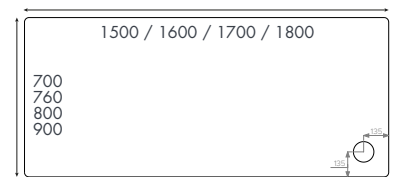

Standard + Anti Slip Trays

Finish – White

Material – 45mm acrylic capped stone resin shower tray

Waste – 90mm fast flow waste also available

Compatibility – Fully compatible with the Instinct shower enclosure ranges

Components – Available with leg and panel set to raise off the floor

Safety – Anti slip rated to Class C standard

from
£280

Anti Slip Option

Low Profile Standard Trays		
H970100	900 x 700mm	£280.00
H976100	900 x 760mm	£351.00
H980100	900 x 800mm	£303.00
H1070100	1000 x 700mm	£312.00
H1076100	1000 x 760mm	£312.00
H1080100	1000 x 800mm	£312.00
H1090100	1000 x 900mm	£312.00
H1176100	1100 x 760mm	£329.00
H1180100	1100 x 800mm	£329.00
H1190100	1100 x 900mm	£329.00
H1270100	1200 x 700mm	£312.00
H1276100	1200 x 760mm	£312.00
H1280100	1200 x 800mm	£323.00
H1290100	1200 x 900mm	£375.00
H1380100	1300 x 800mm	£497.00
H1470100	1400 x 700mm	£511.00
H1480100	1400 x 800mm	£514.00
H1490100	1400 x 900mm	£514.00
H1570100	1500 x 700mm	£511.00
H1576100	1500 x 760mm	£511.00
H1580100	1500 x 800mm	£514.00
H1590100	1500 x 900mm	£524.00
H1670100	1600 x 700mm	£652.00
H1676100	1600 x 760mm	£669.00
H1680100	1600 x 800mm	£677.00
H1690100	1600 x 900mm	£677.00
H1770100	1700 x 700mm	£677.00
H1776100	1700 x 760mm	£677.00
H1780100	1700 x 800mm	£677.00
H1790100	1700 x 900mm	£704.00
H1880100	1800 x 800mm	£831.00

Low Profile Anti Slip Trays		
ASH970100	900 x 700mm	£309.00
ASH976100	900 x 760mm	£386.00
ASH980100	900 x 800mm	£333.00
ASH1070100	1000 x 700mm	£344.00
ASH1076100	1000 x 760mm	£344.00
ASH1080100	1000 x 800mm	£344.00
ASH1090100	1000 x 900mm	£344.00
ASH1176100	1100 x 760mm	£361.00
ASH1180100	1100 x 800mm	£361.00
ASH1190100	1100 x 900mm	£361.00
ASH1270100	1200 x 700mm	£344.00
ASH1276100	1200 x 760mm	£344.00
ASH1280100	1200 x 800mm	£356.00
ASH1290100	1200 x 900mm	£413.00
ASH1380100	1300 x 800mm	£547.00
ASH1470100	1400 x 700mm	£562.00
ASH1480100	1400 x 800mm	£567.00
ASH1490100	1400 x 900mm	£567.00
ASH1570100	1500 x 700mm	£562.00
ASH1576100	1500 x 760mm	£562.00
ASH1580100	1500 x 800mm	£567.00
ASH1590100	1500 x 900mm	£576.00
ASH1670100	1600 x 700mm	£718.00
ASH1676100	1600 x 760mm	£735.00
ASH1680100	1600 x 800mm	£746.00
ASH1690100	1600 x 900mm	£746.00
ASH1770100	1700 x 700mm	£746.00
ASH1776100	1700 x 760mm	£746.00
ASH1780100	1700 x 800mm	£746.00
ASH1790100	1700 x 900mm	£774.00
ASH1880100	1800 x 800mm	£914.00