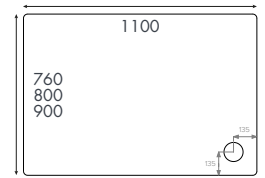

Standard + Anti Slip Trays

Finish – White

Material – 45mm acrylic capped stone resin shower tray

Waste – 90mm fast flow waste also available

Compatibility – Fully compatible with the Instinct shower enclosure ranges

Components – Available with leg and panel set to raise off the floor

Safety – Anti slip rated to Class C standard

from
£280

Anti Slip Option

Low Profile Standard Trays		
H970100	900 x 700mm	£280.00
H976100	900 x 760mm	£351.00
H980100	900 x 800mm	£303.00
H1070100	1000 x 700mm	£312.00
H1076100	1000 x 760mm	£312.00
H1080100	1000 x 800mm	£312.00
H1090100	1000 x 900mm	£312.00
H1176100	1100 x 760mm	£329.00
H1180100	1100 x 800mm	£329.00
H1190100	1100 x 900mm	£329.00
H1270100	1200 x 700mm	£312.00
H1276100	1200 x 760mm	£312.00
H1280100	1200 x 800mm	£323.00
H1290100	1200 x 900mm	£375.00
H1380100	1300 x 800mm	£497.00
H1470100	1400 x 700mm	£511.00
H1480100	1400 x 800mm	£514.00
H1490100	1400 x 900mm	£514.00
H1570100	1500 x 700mm	£511.00
H1576100	1500 x 760mm	£511.00
H1580100	1500 x 800mm	£514.00
H1590100	1500 x 900mm	£524.00
H1670100	1600 x 700mm	£652.00
H1676100	1600 x 760mm	£669.00
H1680100	1600 x 800mm	£677.00
H1690100	1600 x 900mm	£677.00
H1770100	1700 x 700mm	£677.00
H1776100	1700 x 760mm	£677.00
H1780100	1700 x 800mm	£677.00
H1790100	1700 x 900mm	£704.00
H1880100	1800 x 800mm	£831.00

Low Profile Anti Slip Trays		
ASH970100	900 x 700mm	£309.00
ASH976100	900 x 760mm	£386.00
ASH980100	900 x 800mm	£333.00
ASH1070100	1000 x 700mm	£344.00
ASH1076100	1000 x 760mm	£344.00
ASH1080100	1000 x 800mm	£344.00
ASH1090100	1000 x 900mm	£344.00
ASH1176100	1100 x 760mm	£361.00
ASH1180100	1100 x 800mm	£361.00
ASH1190100	1100 x 900mm	£361.00
ASH1270100	1200 x 700mm	£344.00
ASH1276100	1200 x 760mm	£344.00
ASH1280100	1200 x 800mm	£356.00
ASH1290100	1200 x 900mm	£413.00
ASH1380100	1300 x 800mm	£547.00
ASH1470100	1400 x 700mm	£562.00
ASH1480100	1400 x 800mm	£567.00
ASH1490100	1400 x 900mm	£567.00
ASH1570100	1500 x 700mm	£562.00
ASH1576100	1500 x 760mm	£562.00
ASH1580100	1500 x 800mm	£567.00
ASH1590100	1500 x 900mm	£576.00
ASH1670100	1600 x 700mm	£718.00
ASH1676100	1600 x 760mm	£735.00
ASH1680100	1600 x 800mm	£746.00
ASH1690100	1600 x 900mm	£746.00
ASH1770100	1700 x 700mm	£746.00
ASH1776100	1700 x 760mm	£746.00
ASH1780100	1700 x 800mm	£746.00
ASH1790100	1700 x 900mm	£774.00
ASH1880100	1800 x 800mm	£914.00