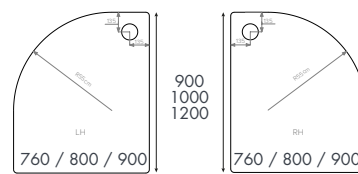

## Offset Quadrant Shower Trays

Quad flat to floor

from  
**£359**

**Anti Slip  
Option**