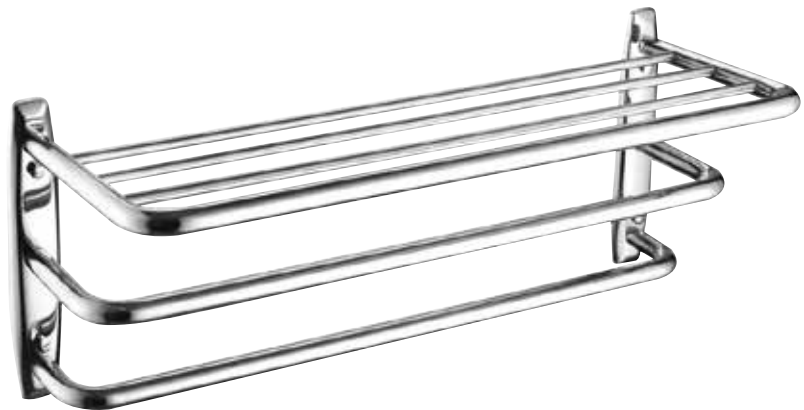

**COMP TSTACK1 C** £122.00

**Clothes Line**

Finish – Chrome  
Dimensions – 91(h) x 91(w) x 31(d) mm

**COMP LINE C** £35.00

**Tier Towel Shelf**

Finish – Chrome  
Dimensions – 255(h) x 640(w) x 220(d) mm

**COMP TIERS C** £114.00