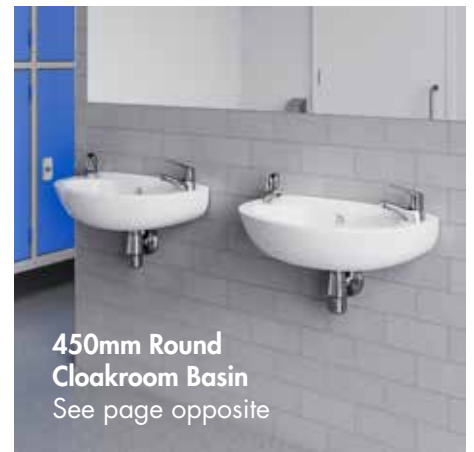

Atlas Commercial

Basin Options

400mm Portsmouth Basin (No Chain Stay Hole Punching)

Dimensions – 180(h) x 400(w) x 364(d) mm

PORT40BA1FN 400mm One Taphole Basin £109.00

PORT40BA2FN 400mm Two Taphole Basin £109.00

BRACKPORT Heavy Duty Bracket £162.00

400mm Portsmouth Basin (No Overflow or Chain Stay Hole Punching)

Dimensions – 180(h) x 400(w) x 364(d) mm

PORT40BA2NN 400mm Two Taphole Basin £109.00

BRACKPORT Heavy Duty Bracket £162.00

Basin Options

500mm Portsmouth Basin (No Overflow or Chain Stay Hole Punching)

Dimensions – 180(h) x 500(w) x 421(d) mm

PORT50BA1LHNN 500mm One Taphole Left Hand Basin £110.00

PORT50BA1RHNN 500mm One Taphole Right Hand Basin £110.00

BRACKPORT Heavy Duty Bracket £162.00

Basin Options

500mm Portsmouth Basin (No Overflow or Chain Stay Hole Punching)

Dimensions – 180(h) x 500(w) x 421(d) mm

PORT50BA2FN 500mm Two Taphole – No Chain Stay Hole £110.00

PORT50BA2NN 500mm Two Taphole – No Overflow or Chain Stay Hole £110.00

BRACKPORT Heavy Duty Bracket £162.00