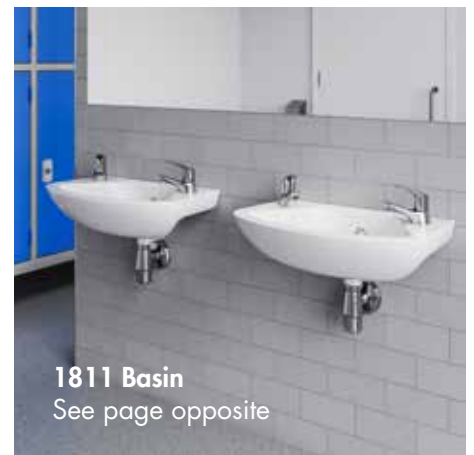

Atlas Commercial

Basin Options

400mm Portsmouth Basin (No Chain Stay Hole Punching)

Dimensions – 180(h) x 400(w) x 364(d) mm

PORT40BA1FN 400mm One Taphole Basin £109.00

PORT40BA2FN 400mm Two Taphole Basin £109.00

BRACKPORT Heavy Duty Bracket £162.00

400mm Portsmouth Basin (No Overflow or Chain Stay Hole Punching)

Dimensions – 180(h) x 400(w) x 364(d) mm

PORT40BA2NN 400mm Two Taphole Basin £109.00

BRACKPORT Heavy Duty Bracket £162.00

Basin Options

500mm Portsmouth Basin (No Overflow or Chain Stay Hole Punching)

Dimensions – 180(h) x 500(w) x 421(d) mm

PORT50BA1LHNN 500mm One Taphole Left Hand Basin £110.00

PORT50BA1RHNN 500mm One Taphole Right Hand Basin £110.00

BRACKPORT Heavy Duty Bracket £162.00

Basin Options

500mm Portsmouth Basin (No Overflow or Chain Stay Hole Punching)

Dimensions – 180(h) x 500(w) x 421(d) mm

PORT50BA2FN 500mm Two Taphole – No Chain Stay Hole £110.00

PORT50BA2NN 500mm Two Taphole – No Overflow or Chain Stay Hole £110.00

BRACKPORT Heavy Duty Bracket £162.00