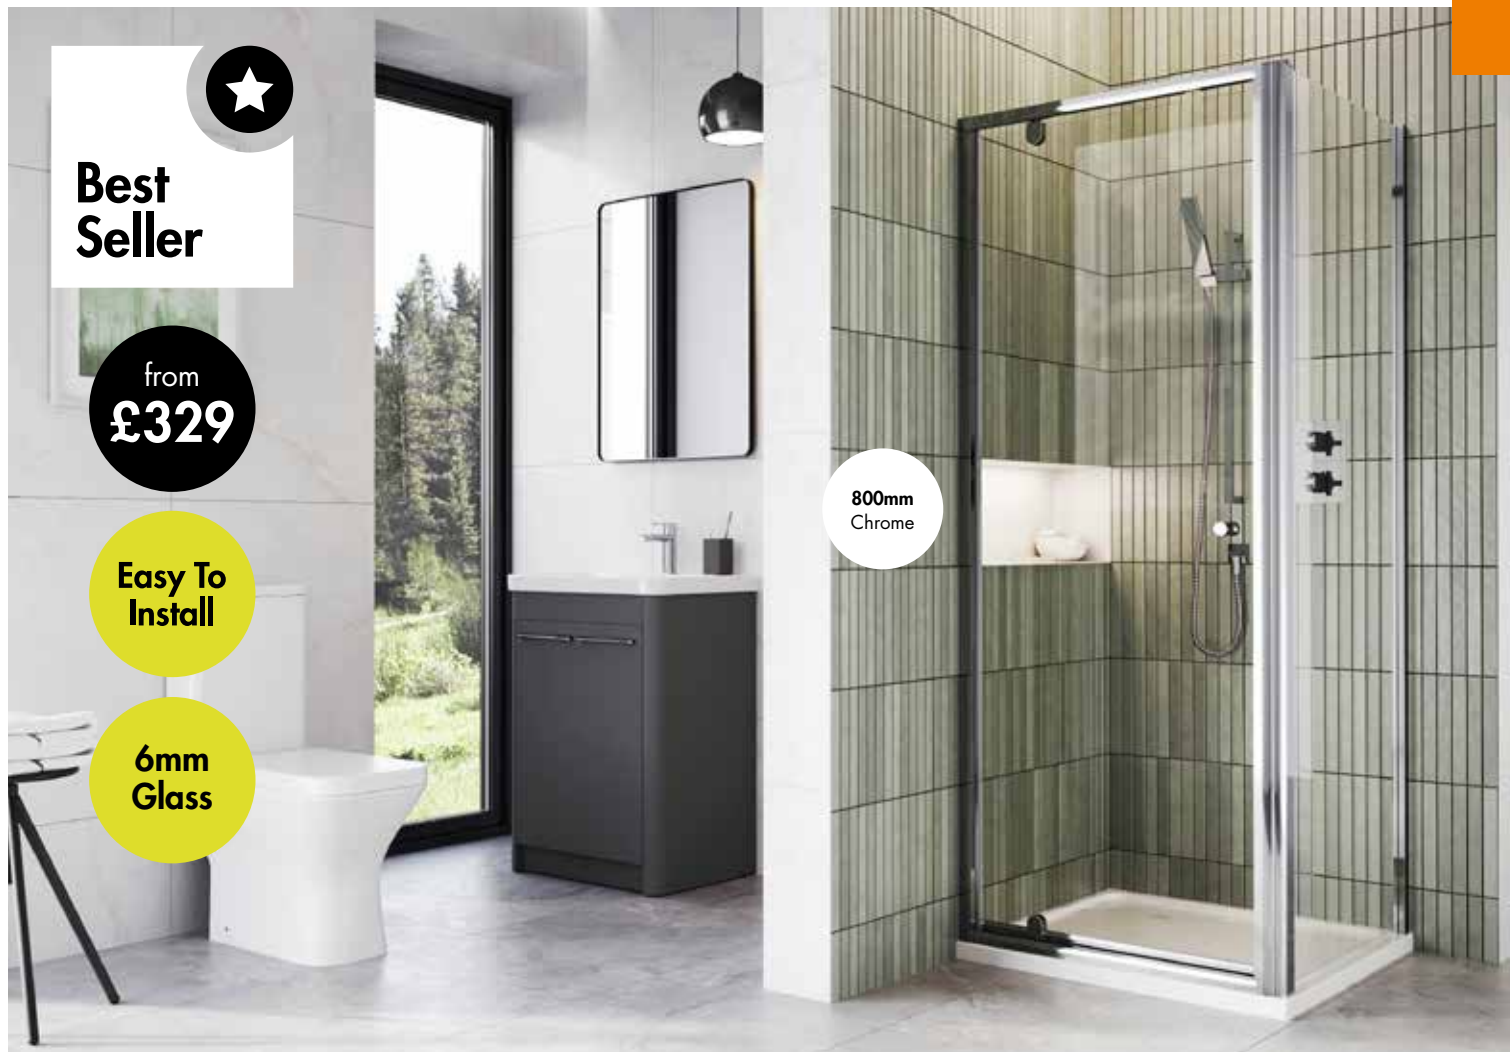

Shower Enclosures

Instinct 6 Pivot Doors

Finish – Chrome or Black (including matching top cover caps)
Dimensions – 1900(h) mm
Assembly – Easy installation

Pivot Doors – Chrome					
	Size	Door Opening Aperture	Adjustment Alcove Fitting	Adjustment with Side Panel	
V2INP7CS	700mm	400mm	640-690mm	666-716mm	£329.00
V2INP76CS	760mm	460mm	700-750mm	726-776mm	£329.00
V2INP8CS	800mm	500mm	740-790mm	766-816mm	£336.00
V2INP9CS	900mm	600mm	840-890mm	866-916mm	£363.00
V2INP10CS	1000mm	700mm	940-990mm	966-1016mm	£406.00

Pivot Doors – Black					
	Size	Door Opening Aperture	Adjustment Alcove Fitting	Adjustment with Side Panel	
new V2INP76CB	760mm	460mm	700-750mm	726-776mm	£329.00
new V2INP8CB	800mm	500mm	740-790mm	766-816mm	£336.00
new V2INP9CB	900mm	600mm	840-890mm	866-916mm	£363.00

Extension Profile		
	Size	
V2INZEXT	40mm	£72.00