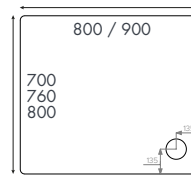

Standard + Anti Slip Trays

Finish – White

Material – 45mm acrylic capped stone resin shower tray

Waste – 90mm fast flow waste also available

Compatibility – Fully compatible with the Instinct shower enclosure ranges

Components – Available with leg and panel set to raise off the floor

Safety – Anti slip rated to Class C standard

from
£280

Anti Slip Option

Low Profile Standard Trays		
H970100	900 x 700mm	£280.00
H976100	900 x 760mm	£351.00
H980100	900 x 800mm	£303.00
H1070100	1000 x 700mm	£312.00
H1076100	1000 x 760mm	£312.00
H1080100	1000 x 800mm	£312.00
H1090100	1000 x 900mm	£312.00
H1176100	1100 x 760mm	£329.00
H1180100	1100 x 800mm	£329.00
H1190100	1100 x 900mm	£329.00
H1270100	1200 x 700mm	£312.00
H1276100	1200 x 760mm	£312.00
H1280100	1200 x 800mm	£323.00
H1290100	1200 x 900mm	£375.00
H1380100	1300 x 800mm	£497.00
H1470100	1400 x 700mm	£511.00
H1480100	1400 x 800mm	£514.00
H1490100	1400 x 900mm	£514.00
H1570100	1500 x 700mm	£511.00
H1576100	1500 x 760mm	£511.00
H1580100	1500 x 800mm	£514.00
H1590100	1500 x 900mm	£524.00
H1670100	1600 x 700mm	£652.00
H1676100	1600 x 760mm	£669.00
H1680100	1600 x 800mm	£677.00
H1690100	1600 x 900mm	£677.00
H1770100	1700 x 700mm	£677.00
H1776100	1700 x 760mm	£677.00
H1780100	1700 x 800mm	£677.00
H1790100	1700 x 900mm	£704.00
H1880100	1800 x 800mm	£831.00

Low Profile Anti Slip Trays		
ASH970100	900 x 700mm	£309.00
ASH976100	900 x 760mm	£386.00
ASH980100	900 x 800mm	£333.00
ASH1070100	1000 x 700mm	£344.00
ASH1076100	1000 x 760mm	£344.00
ASH1080100	1000 x 800mm	£344.00
ASH1090100	1000 x 900mm	£344.00
ASH1176100	1100 x 760mm	£361.00
ASH1180100	1100 x 800mm	£361.00
ASH1190100	1100 x 900mm	£361.00
ASH1270100	1200 x 700mm	£344.00
ASH1276100	1200 x 760mm	£344.00
ASH1280100	1200 x 800mm	£356.00
ASH1290100	1200 x 900mm	£413.00
ASH1380100	1300 x 800mm	£547.00
ASH1470100	1400 x 700mm	£562.00
ASH1480100	1400 x 800mm	£567.00
ASH1490100	1400 x 900mm	£567.00
ASH1570100	1500 x 700mm	£562.00
ASH1576100	1500 x 760mm	£562.00
ASH1580100	1500 x 800mm	£567.00
ASH1590100	1500 x 900mm	£576.00
ASH1670100	1600 x 700mm	£718.00
ASH1676100	1600 x 760mm	£735.00
ASH1680100	1600 x 800mm	£746.00
ASH1690100	1600 x 900mm	£746.00
ASH1770100	1700 x 700mm	£746.00
ASH1776100	1700 x 760mm	£746.00
ASH1780100	1700 x 800mm	£746.00
ASH1790100	1700 x 900mm	£774.00
ASH1880100	1800 x 800mm	£914.00