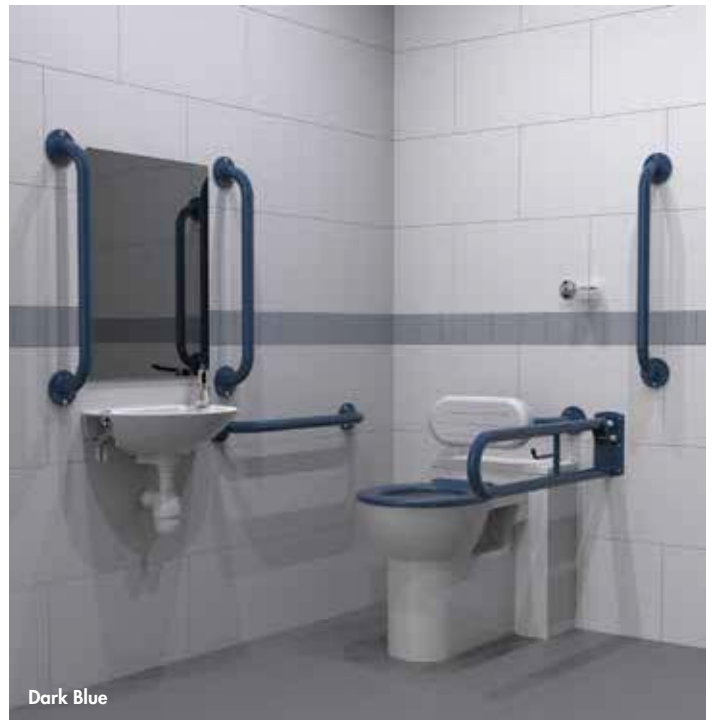

DOC M Packs

DOC M Pack – Back To Wall (Concealed Cistern)

DOC M Pack – Back To Wall (Concealed Cistern), Basin (Two Taphole), Rails + Seat, Extended Lever in Chrome

DM800K/WH	White	£1039.00
DM800K/GY	Grey	£1039.00
DM800K/DG	Dark Grey	£1039.00
DM800K/DB	Dark Blue	£1039.00

£1039

Great Value