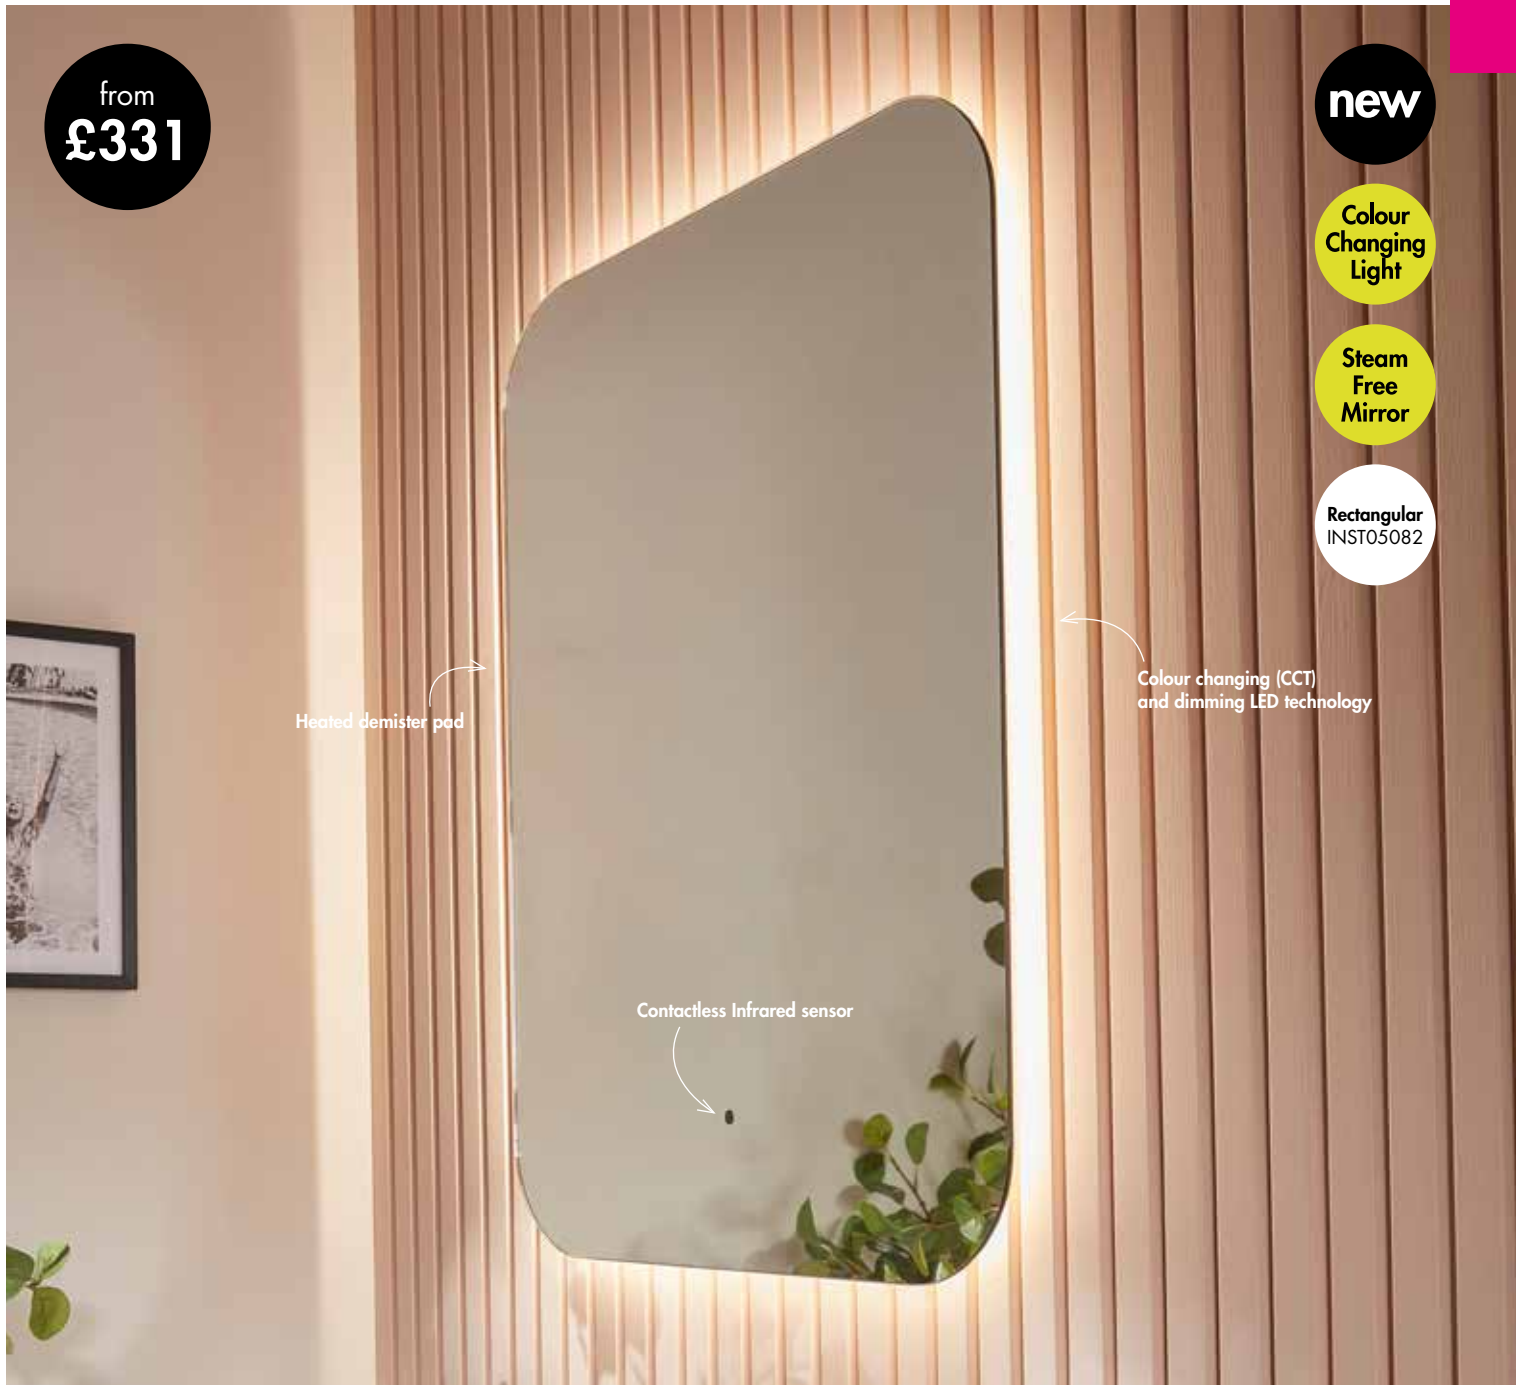

Mirrors

Eske LED Illuminated Mirror

Lighting – Colour changing (CCT) and dimming LED technology

Controls – Contactless infrared sensor

Dimensions –

800(h) x 400(w) x 26(d) mm (INST05080)

700(h) x 500(w) x 26(d) mm (INST05081)

800(h) x 600(w) x 26(d) mm (INST05082)

600 (diameter) x 26(d) mm (INST05083)

800 (diameter) x 26(d) mm (INST05084)

INST05080	Rectangular	£331.00
INST05081	Rectangular	£334.00
INST05082	Rectangular	£354.00
INST05083	Circular	£354.00
INST05084	Circular	£425.00

The stylish, backlit, colour changing Eske mirror collection allows adaptable lighting to suit your space. Scan to view the range

INST05080

INST05081

INST05082

INST05083

INST05084