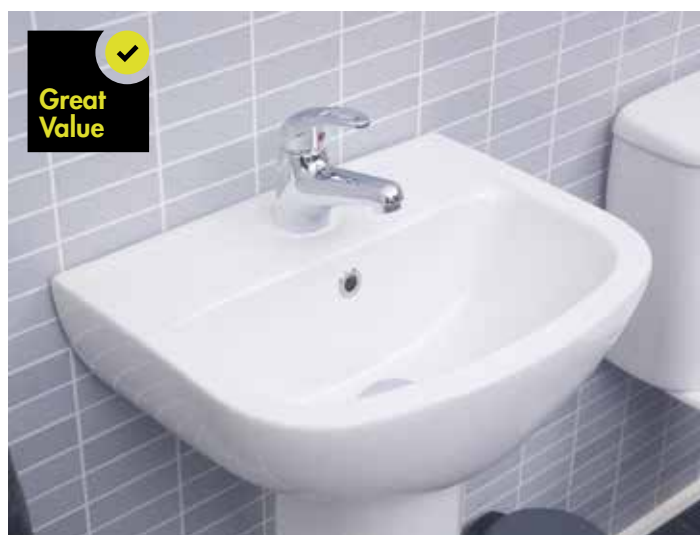

450mm Square Basin (Full Pedestal)

Basin Dimensions – 180(h) x 455(w) x 340(d) mm
Pedestal Dimensions – 660(h) x 165(w) x 150(d) mm
Overall Dimensions – 810(h) x 455(w) x 340(d) mm
Overflow – Chrome effect overflow supplied

INSTWHSQ45BA1	450mm One Taphole Basin	£81.00
INSTWHPE	Full Pedestal	£36.00
Total		£117.00