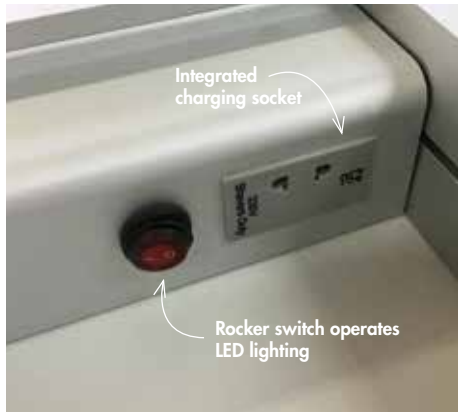

Adjustable glass shelves

Integrated charging socket

Rocker switch operates LED lighting

INST06058 + INST06056

INST06059 + INST06057