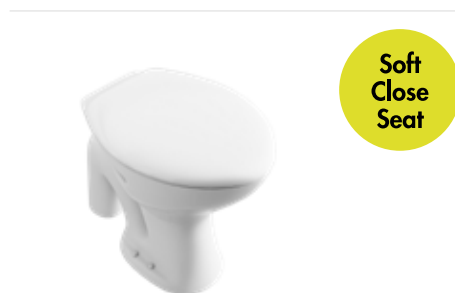

Low Level Open Back S Trap Pan

Pan Dimensions – 394(h) x 368(w) x 470(d) mm
Lever Cistern Dimensions – 370(h) x 445(w) x 200(d) mm
Push Button Cistern Dimensions – 370(h) x 445(w) x 200(d) mm
Seat Dimensions – 45(h) x 365(w) x 450(d) mm

UNWHSLPA	Low Level Open Back S Trap Pan	£128.00
ASWHLLBCI	Cistern – Lever (Right Hand)	£195.00
ASWHLLPBCI	Cistern – Push Button	£208.00
STWHSCUNP	Soft Close, Seat + Cover	£103.00
STWHSSUNP*	Standard Seat + Cover	£56.00
Total		£426.00

*Alternative seat option, see page 47 for details