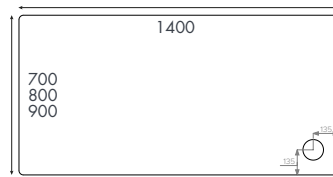

Standard + Anti Slip Trays

Finish – White

Material – 45mm acrylic capped stone resin shower tray

Waste – 90mm fast flow waste also available

Compatibility – Fully compatible with the Instinct shower enclosure ranges

Components – Available with leg and panel set to raise off the floor

Safety – Anti slip rated to Class C standard

from
£280

Anti Slip Option

Low Profile Standard Trays		
H970100	900 x 700mm	£280.00
H976100	900 x 760mm	£351.00
H980100	900 x 800mm	£303.00
H1070100	1000 x 700mm	£312.00
H1076100	1000 x 760mm	£312.00
H1080100	1000 x 800mm	£312.00
H1090100	1000 x 900mm	£312.00
H1176100	1100 x 760mm	£329.00
H1180100	1100 x 800mm	£329.00
H1190100	1100 x 900mm	£329.00
H1270100	1200 x 700mm	£312.00
H1276100	1200 x 760mm	£312.00
H1280100	1200 x 800mm	£323.00
H1290100	1200 x 900mm	£375.00
H1380100	1300 x 800mm	£497.00
H1470100	1400 x 700mm	£511.00
H1480100	1400 x 800mm	£514.00
H1490100	1400 x 900mm	£514.00
H1570100	1500 x 700mm	£511.00
H1576100	1500 x 760mm	£511.00
H1580100	1500 x 800mm	£514.00
H1590100	1500 x 900mm	£524.00
H1670100	1600 x 700mm	£652.00
H1676100	1600 x 760mm	£669.00
H1680100	1600 x 800mm	£677.00
H1690100	1600 x 900mm	£677.00
H1770100	1700 x 700mm	£677.00
H1776100	1700 x 760mm	£677.00
H1780100	1700 x 800mm	£677.00
H1790100	1700 x 900mm	£704.00
H1880100	1800 x 800mm	£831.00

Low Profile Anti Slip Trays		
ASH970100	900 x 700mm	£309.00
ASH976100	900 x 760mm	£386.00
ASH980100	900 x 800mm	£333.00
ASH1070100	1000 x 700mm	£344.00
ASH1076100	1000 x 760mm	£344.00
ASH1080100	1000 x 800mm	£344.00
ASH1090100	1000 x 900mm	£344.00
ASH1176100	1100 x 760mm	£361.00
ASH1180100	1100 x 800mm	£361.00
ASH1190100	1100 x 900mm	£361.00
ASH1270100	1200 x 700mm	£344.00
ASH1276100	1200 x 760mm	£344.00
ASH1280100	1200 x 800mm	£356.00
ASH1290100	1200 x 900mm	£413.00
ASH1380100	1300 x 800mm	£547.00
ASH1470100	1400 x 700mm	£562.00
ASH1480100	1400 x 800mm	£567.00
ASH1490100	1400 x 900mm	£567.00
ASH1570100	1500 x 700mm	£562.00
ASH1576100	1500 x 760mm	£562.00
ASH1580100	1500 x 800mm	£567.00
ASH1590100	1500 x 900mm	£576.00
ASH1670100	1600 x 700mm	£718.00
ASH1676100	1600 x 760mm	£735.00
ASH1680100	1600 x 800mm	£746.00
ASH1690100	1600 x 900mm	£746.00
ASH1770100	1700 x 700mm	£746.00
ASH1776100	1700 x 760mm	£746.00
ASH1780100	1700 x 800mm	£746.00
ASH1790100	1700 x 900mm	£774.00
ASH1880100	1800 x 800mm	£914.00