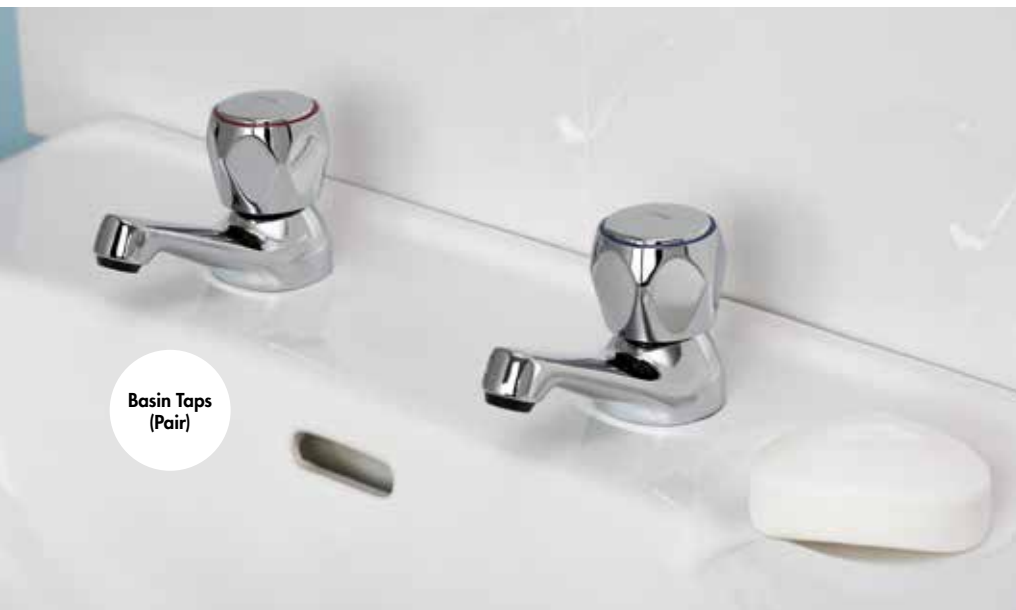

### Bath Taps (Pair)

Finish – Chrome  
Dimensions – 70(h) x 45(w) x 125(d) mm

Flow Rate – 14.0 l/min

VAC 3/4 C MT

£46.00

Basin Taps (Pair)

Shower Kit