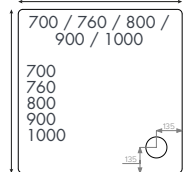

Standard + Anti Slip Trays

Finish – White

Material – 45mm acrylic capped stone resin shower tray

Waste – 90mm fast flow waste also available

Compatibility – Fully compatible with the Instinct shower enclosure ranges

Components – Available with leg and panel set to raise off the floor

Safety – Anti slip rated to Class C standard

Low Profile Standard Trays

H70100	700 x 700mm	£184.00
H76100	760 x 760mm	£186.00
H80100	800 x 800mm	£207.00
H90100	900 x 900mm	£274.00
H100100	1000 x 1000mm	£319.00

Low Profile Anti Slip Trays

ASH70100	700 x 700mm	£203.00
ASH76100	760 x 760mm	£205.00
ASH80100	800 x 800mm	£229.00
ASH90100	900 x 900mm	£302.00
ASH100100	1000 x 1000mm	£352.00