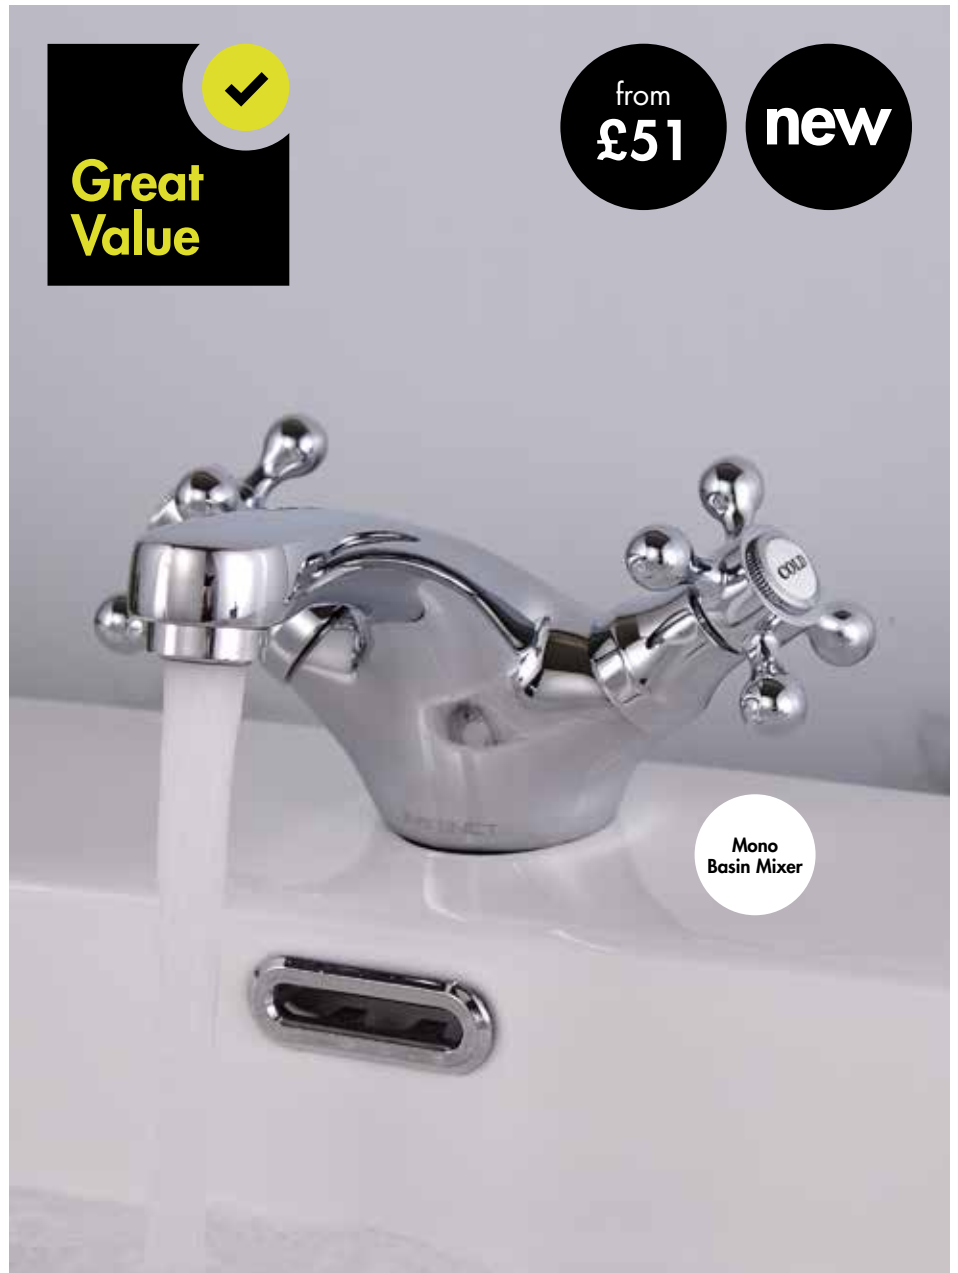

# Kensington Cross

Click Waste

**Mono Basin Mixer (Click Waste)**

Finish – Chrome  
Dimensions – 105(h) x 203(w) x 152(d) mm

Flow Rate – 5.1 l/min

**INST-KNX-BM** £67.00

Great Value

from £51 new