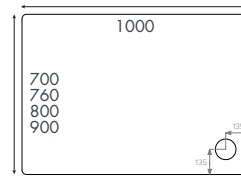

Standard + Anti Slip Trays

Finish – White

Material – 45mm acrylic capped stone resin shower tray

Waste – 90mm fast flow waste also available

Compatibility – Fully compatible with the Instinct shower enclosure ranges

Components – Available with leg and panel set to raise off the floor

Safety – Anti slip rated to Class C standard

from
£280

Anti Slip Option

Low Profile Standard Trays		
H970100	900 x 700mm	£280.00
H976100	900 x 760mm	£351.00
H980100	900 x 800mm	£303.00
H1070100	1000 x 700mm	£312.00
H1076100	1000 x 760mm	£312.00
H1080100	1000 x 800mm	£312.00
H1090100	1000 x 900mm	£312.00
H1176100	1100 x 760mm	£329.00
H1180100	1100 x 800mm	£329.00
H1190100	1100 x 900mm	£329.00
H1270100	1200 x 700mm	£312.00
H1276100	1200 x 760mm	£312.00
H1280100	1200 x 800mm	£323.00
H1290100	1200 x 900mm	£375.00
H1380100	1300 x 800mm	£497.00
H1470100	1400 x 700mm	£511.00
H1480100	1400 x 800mm	£514.00
H1490100	1400 x 900mm	£514.00
H1570100	1500 x 700mm	£511.00
H1576100	1500 x 760mm	£511.00
H1580100	1500 x 800mm	£514.00
H1590100	1500 x 900mm	£524.00
H1670100	1600 x 700mm	£652.00
H1676100	1600 x 760mm	£669.00
H1680100	1600 x 800mm	£677.00
H1690100	1600 x 900mm	£677.00
H1770100	1700 x 700mm	£677.00
H1776100	1700 x 760mm	£677.00
H1780100	1700 x 800mm	£677.00
H1790100	1700 x 900mm	£704.00
H1880100	1800 x 800mm	£831.00

Low Profile Anti Slip Trays		
ASH970100	900 x 700mm	£309.00
ASH976100	900 x 760mm	£386.00
ASH980100	900 x 800mm	£333.00
ASH1070100	1000 x 700mm	£344.00
ASH1076100	1000 x 760mm	£344.00
ASH1080100	1000 x 800mm	£344.00
ASH1090100	1000 x 900mm	£344.00
ASH1176100	1100 x 760mm	£361.00
ASH1180100	1100 x 800mm	£361.00
ASH1190100	1100 x 900mm	£361.00
ASH1270100	1200 x 700mm	£344.00
ASH1276100	1200 x 760mm	£344.00
ASH1280100	1200 x 800mm	£356.00
ASH1290100	1200 x 900mm	£413.00
ASH1380100	1300 x 800mm	£547.00
ASH1470100	1400 x 700mm	£562.00
ASH1480100	1400 x 800mm	£567.00
ASH1490100	1400 x 900mm	£567.00
ASH1570100	1500 x 700mm	£562.00
ASH1576100	1500 x 760mm	£562.00
ASH1580100	1500 x 800mm	£567.00
ASH1590100	1500 x 900mm	£576.00
ASH1670100	1600 x 700mm	£718.00
ASH1676100	1600 x 760mm	£735.00
ASH1680100	1600 x 800mm	£746.00
ASH1690100	1600 x 900mm	£746.00
ASH1770100	1700 x 700mm	£746.00
ASH1776100	1700 x 760mm	£746.00
ASH1780100	1700 x 800mm	£746.00
ASH1790100	1700 x 900mm	£774.00
ASH1880100	1800 x 800mm	£914.00